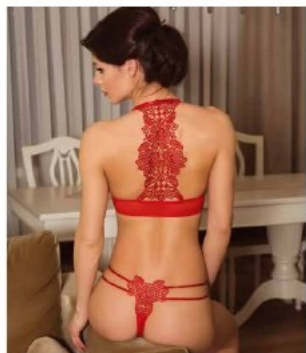

4683

TWIN SET "Push-Up"
75B - 90B Cup

Electric blue, Black, Red