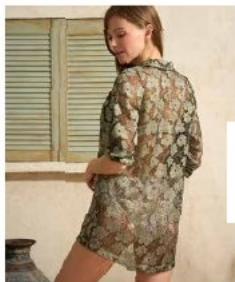

Beachwear

5765 | S/M/L/XL

Shirt : %82 Polyamide %18 Ea