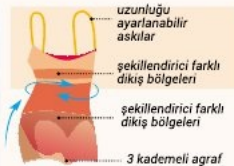

2849

ASKILI GÖĞÜS ALTI KORSE
LOWER BREAST CORSET
WITH STRAPS
S-M-L-XL-XXL
Skin, Black
%55 Pa %45 Ea