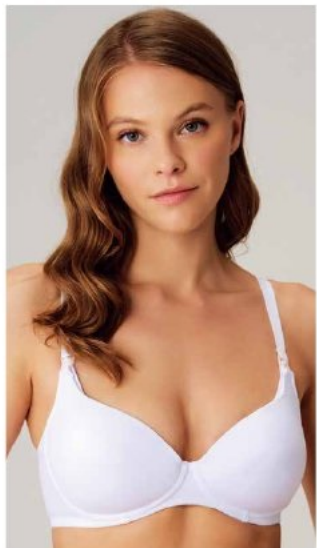

Maternity & Nursing Collection

Nursing Bra/Emzirme Sutyeni

3632

NON WIRED / BALESİZ

80B - 95B Cup

80C - 95C Cup

White, Skin

%62 Pa %18 Ea

87