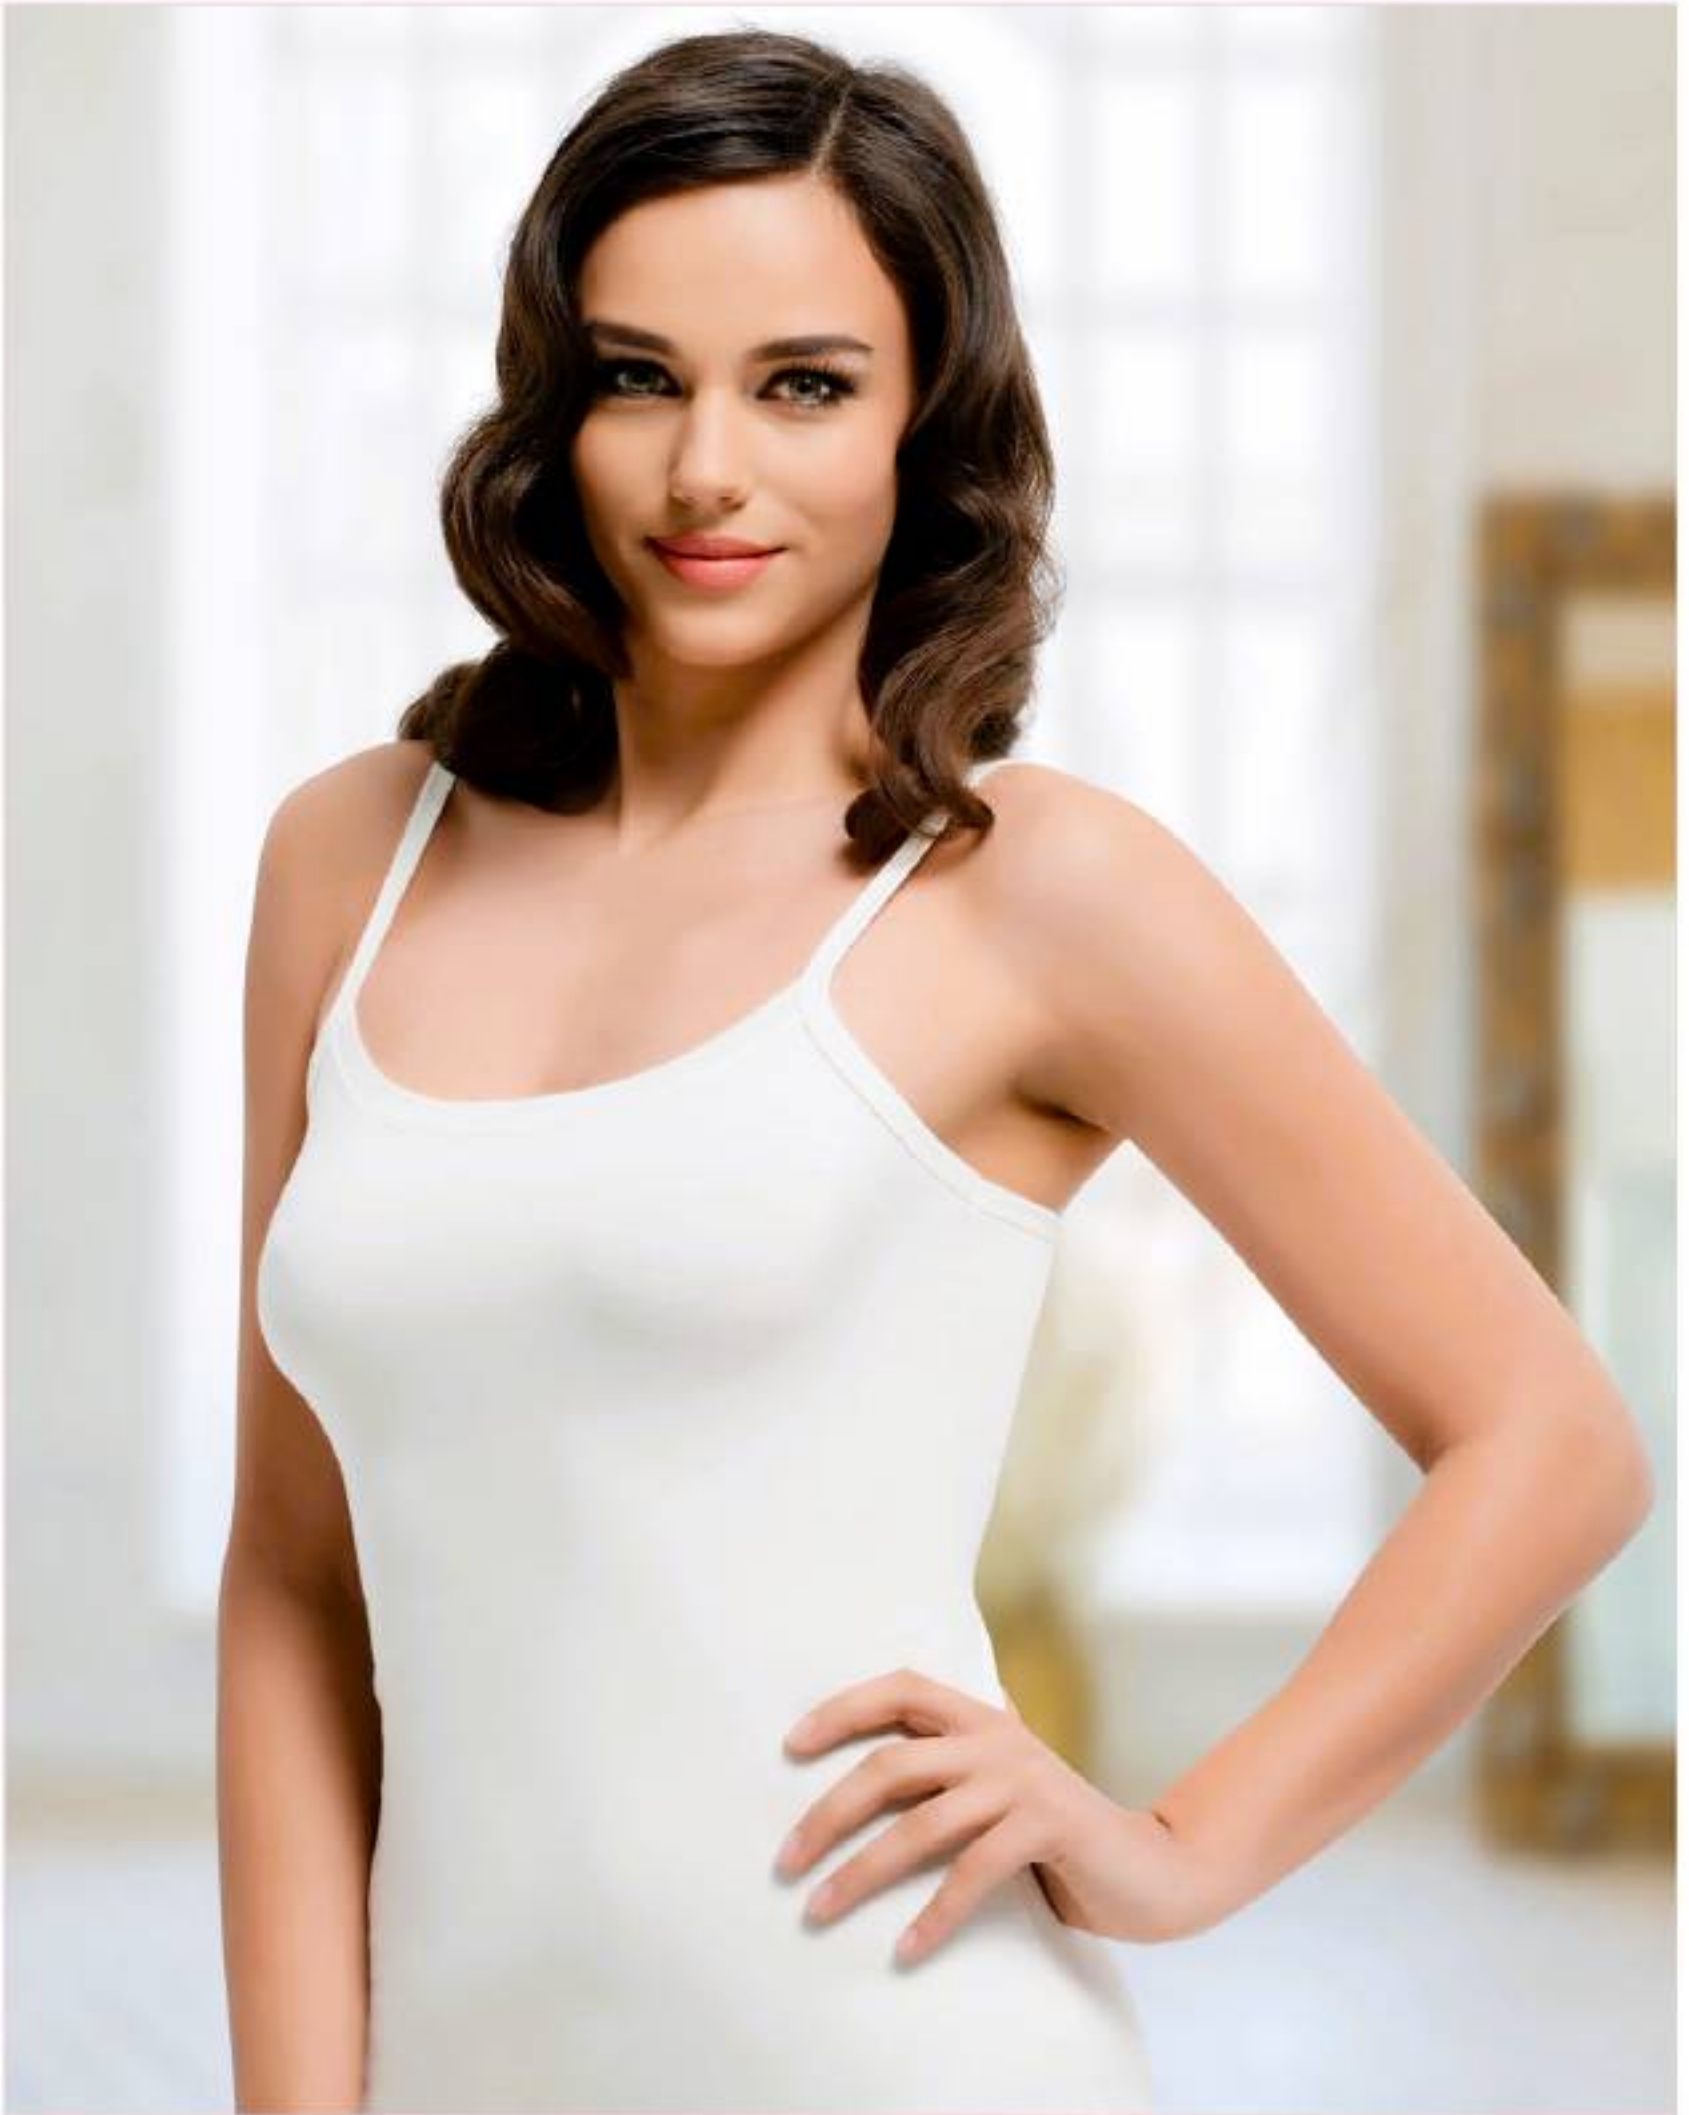

0929

%47 Modal
%47 Cotton
%6 Elastane

Siyah - Black
Beyaz - White
Ekru - Ecrü

M - L - XL - XXL

LYCRA
Modal

MAKES THE WORLD A SOFTER PLACE