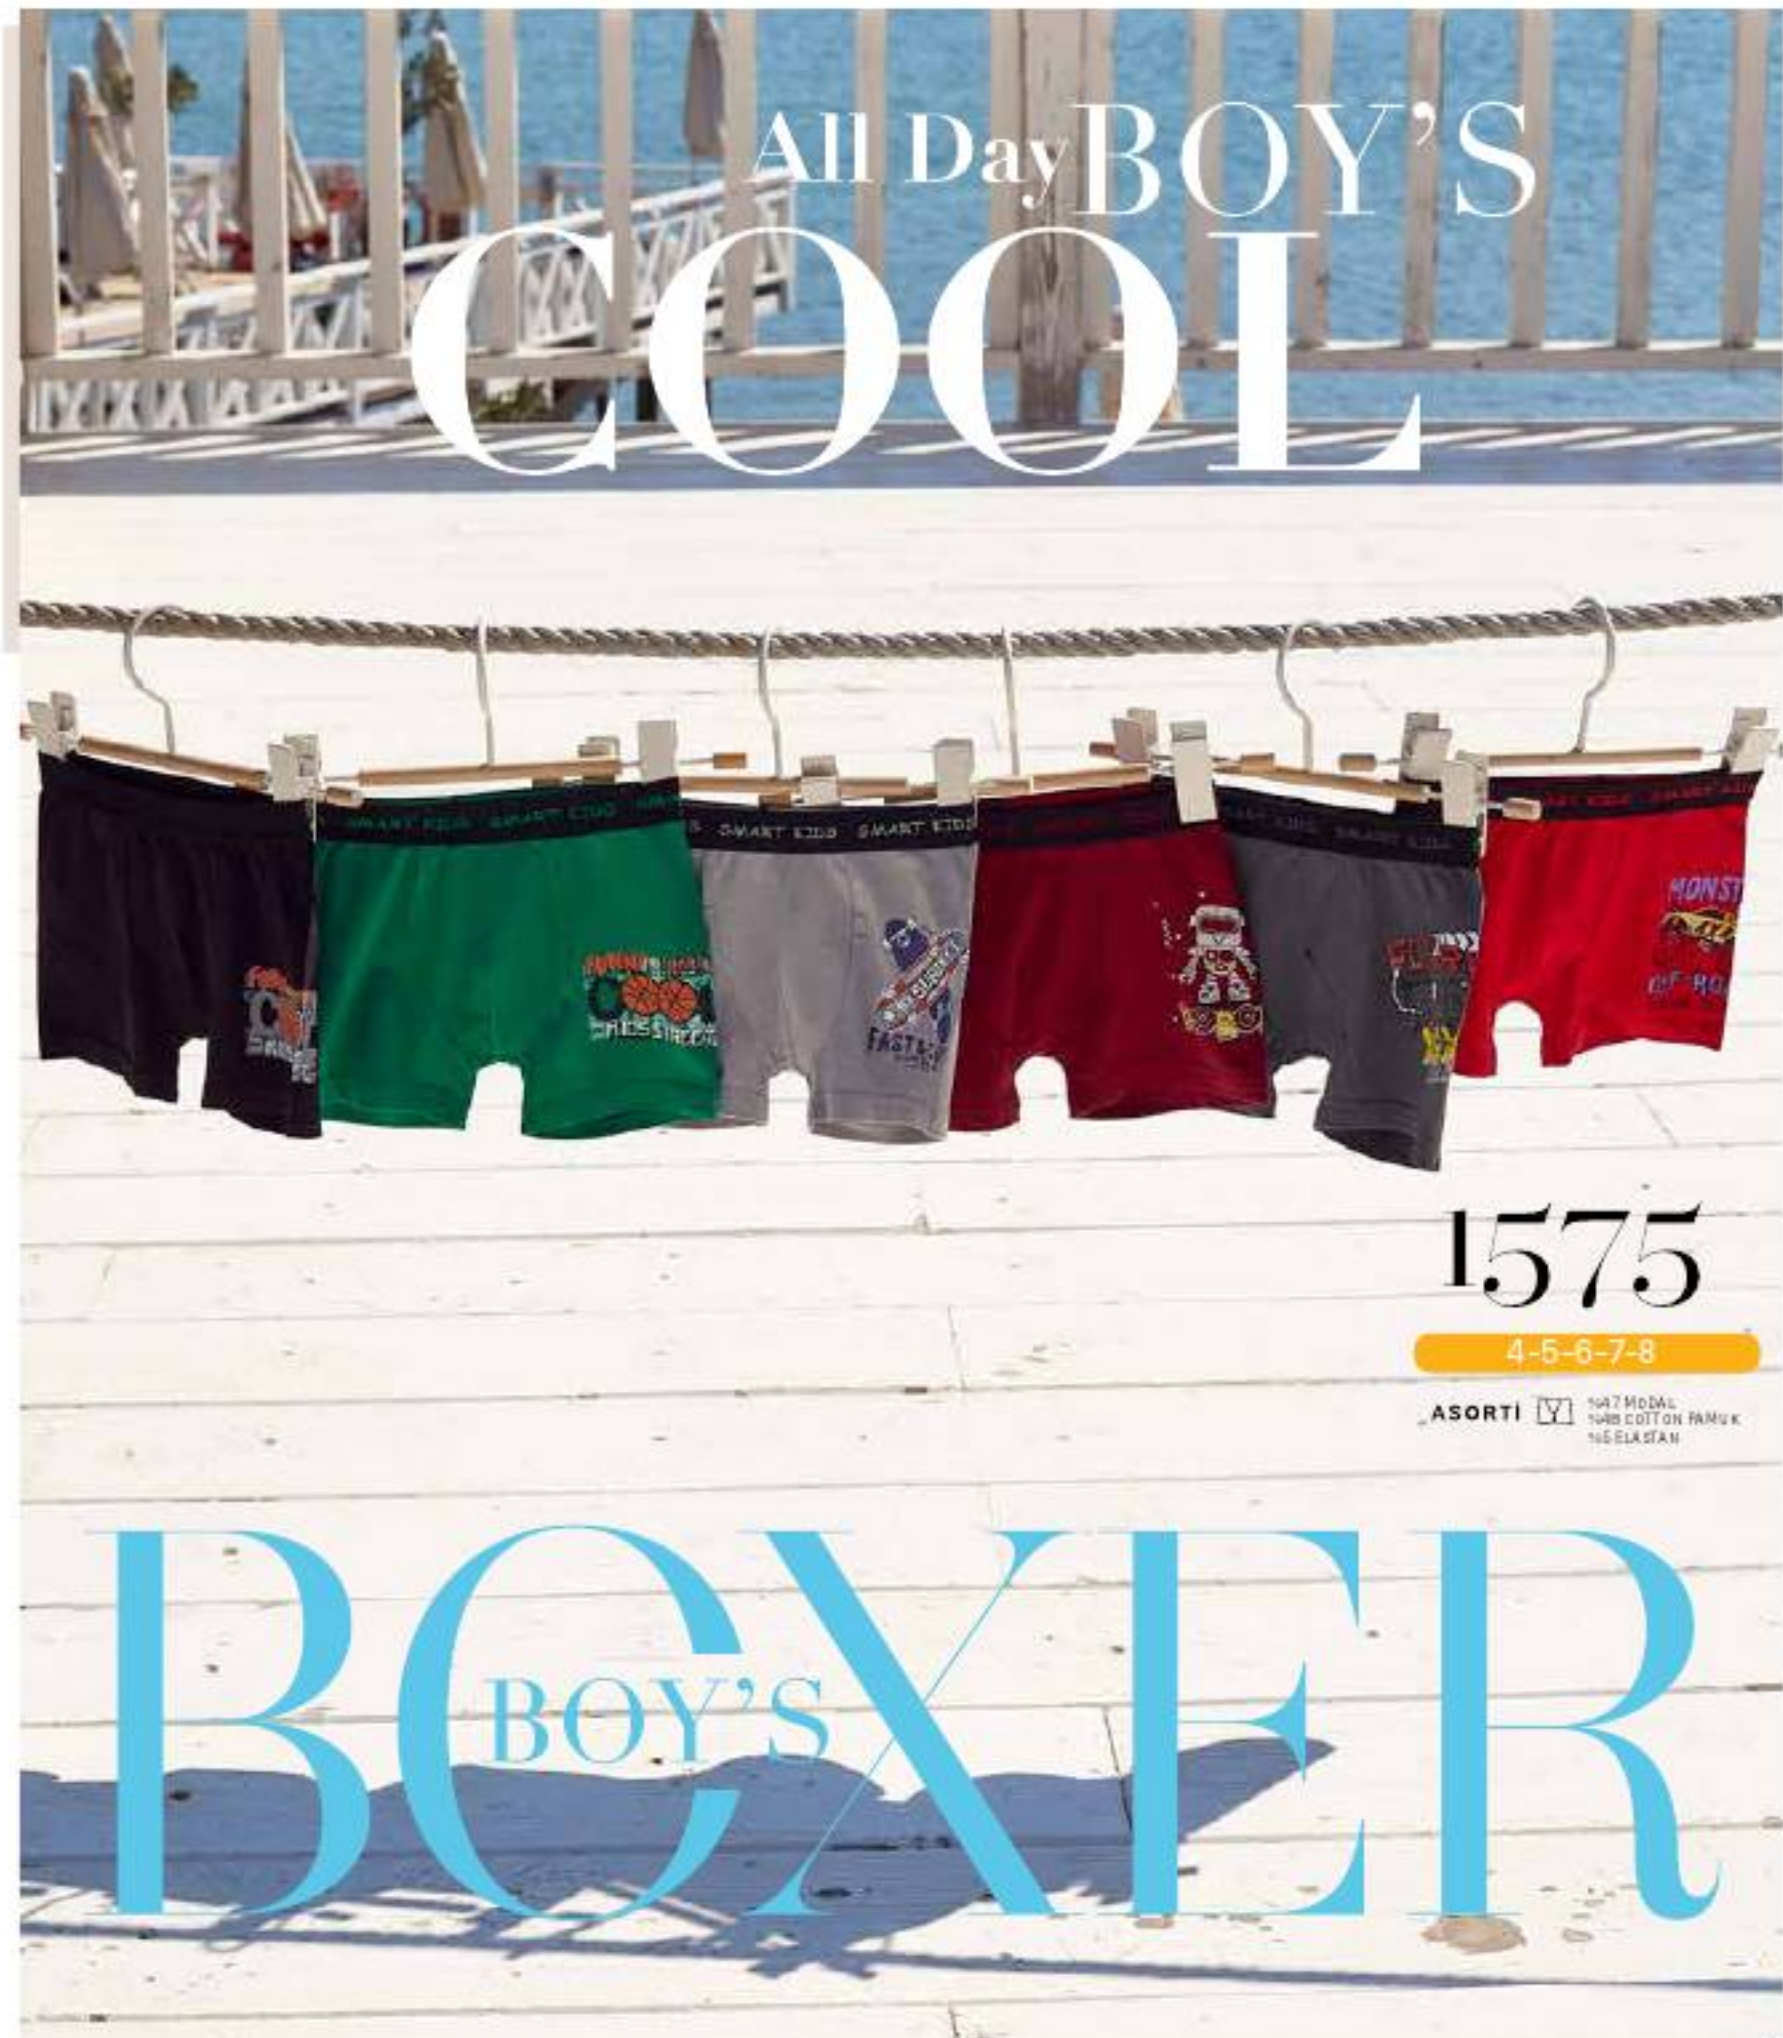

BEYAZ / white

1505

4-5-6-7-8

BEYAZ / white

1576

5-6-7-8

ASORTI 100% COTTON FAYUK 150E/50CM

All Day BOY'S
COOL

1575

4-5-6-7-8

ASORTI 100% MODAL 100% COTTON FAYUK 150E/50CM

BOY'S
BOXER

5428

3-4 / 5-6 / 7-8 / 9-10 / 11-12 / 13-14

ASORTI

ASORTI