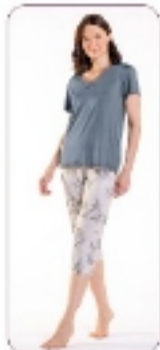

98222

XL XL XL XL

Size: 40/42/44/46/48

Turtlbye   

Caroline®

HOME FASHION

98224

XL 2XL 4XL 5XL