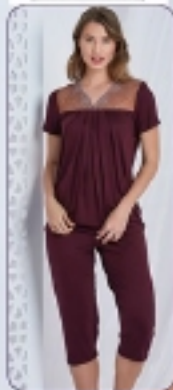

Caroline

home & sleep wear

100% COTTON

98054

2XL 3XL 4XL 5XL

85% VISKÖZ - 15% LİTERA

Türkiye