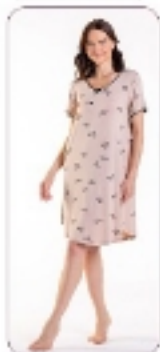

86633

3XL 2XL XL S/L

Size: 36/38/40/42/44

Türkçye

Caroline®

HOME FASHION

86634

2XL 3XL 4XL 5XL