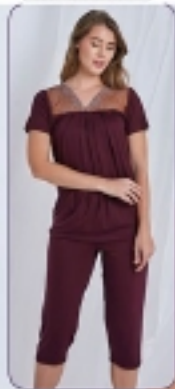

Caroline

home & sleep wear

THE FASHION

96054

M	L	XL	XXL
☐	☐	☐	☐

95% VISKÖZ - 5% LİFOLU

Türkiye