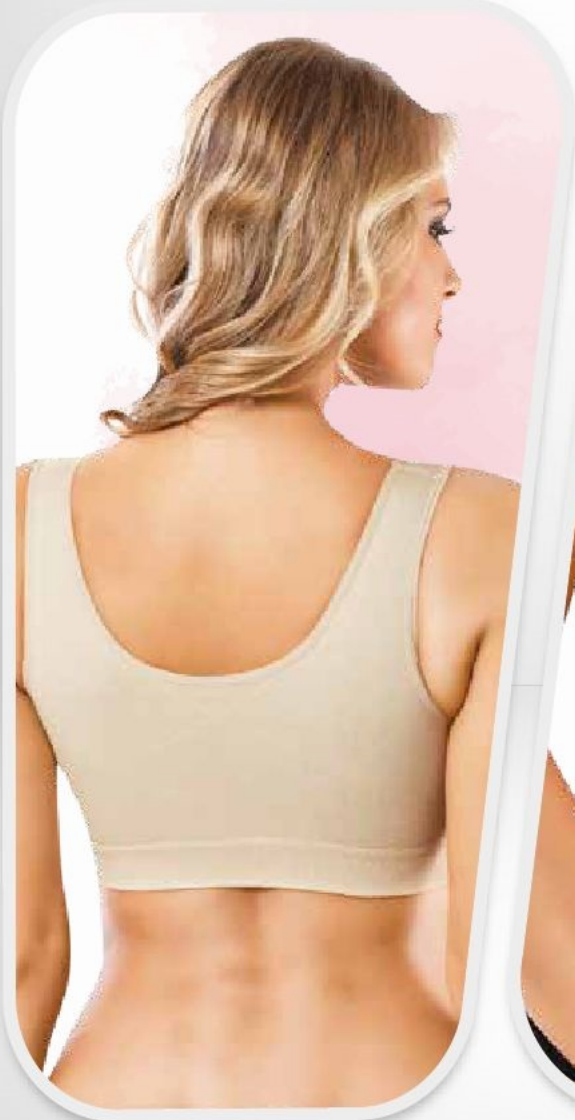

# 6045 | Geniř Askılı Atlet Korse

Wide Suspended Athlete Corset

S M L XL

●  
Ten  
Beige

○  
Beyaz  
White

●  
Siyah  
Black