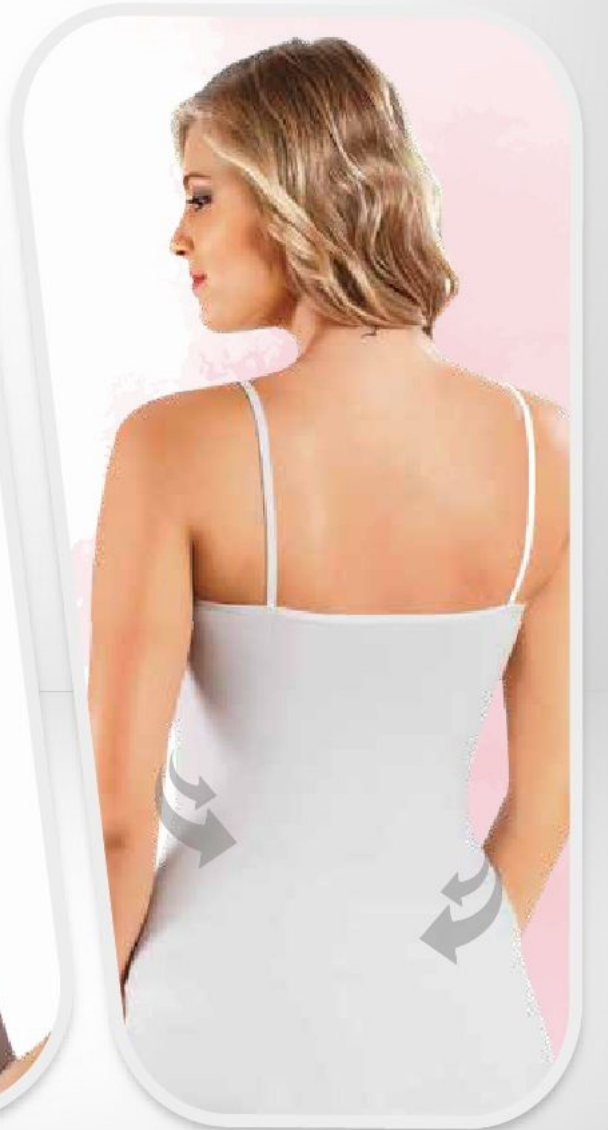

# 6044 | Korsajlı Geniř Askılı Atlet

Wide Racket Athlete with Corsage

S M L XL

Ten  
Beige

Beyaz  
White

Siyah  
Black