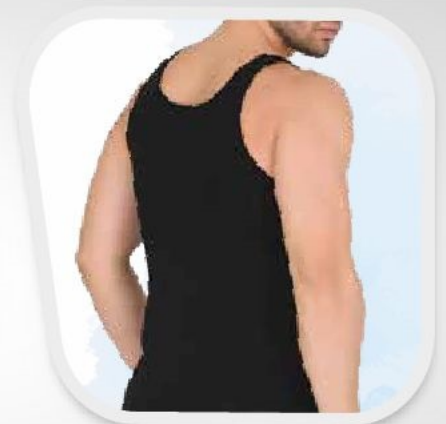

6210 | Slim Erkek
Korse Atlet

Man Slim Corset Undershirt

S-M

M-L

L-XL

Slim Korse