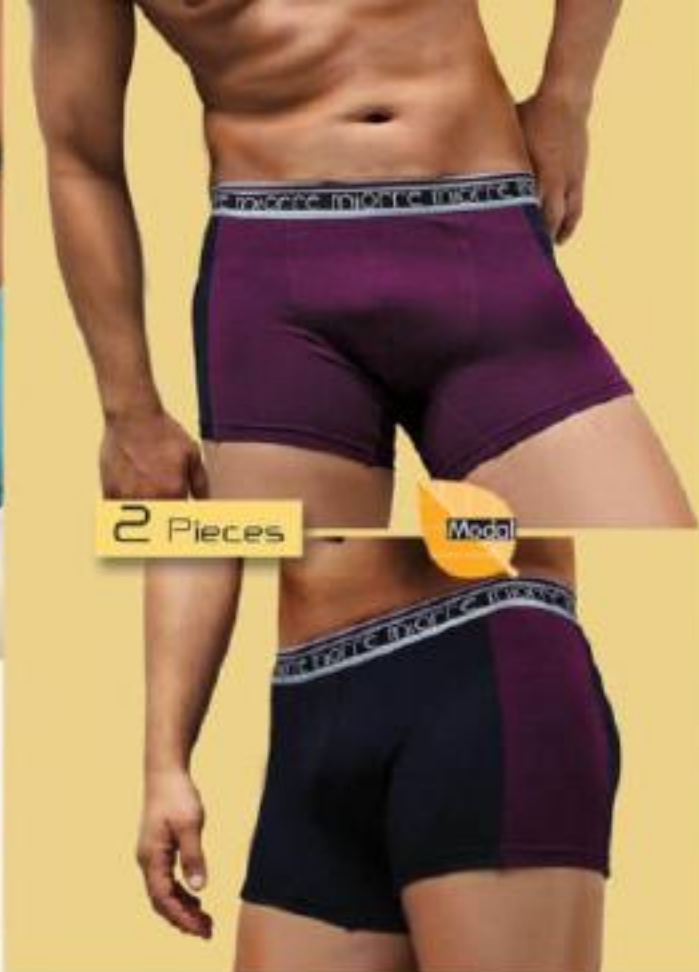

Color: Blue/Black

Size: SM ML LXL

2 Pieces

Model

DoReMi

003-00430

DoReMi

107 Polipropilen %21 Poliamid %12 Elastane