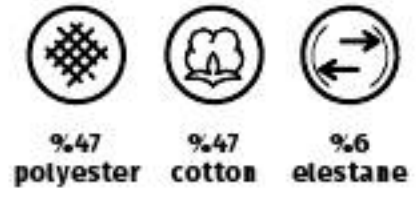

**ERSK740
BOYSHORT**

Beden / Sizes
36, 38, 40, 42, 44

Renk / Color
Siyah, Beyaz, Ten / Black, White, Skin