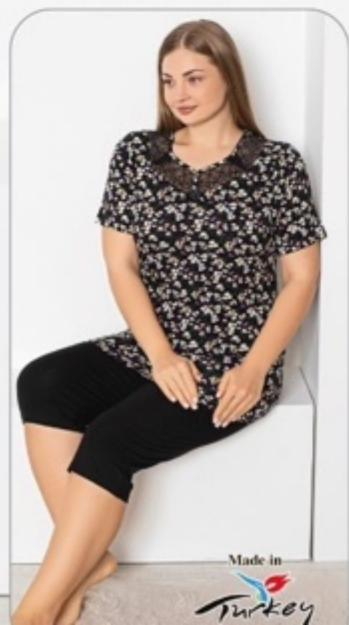

L XL 2XL 3XL

% 95 Viscose
% 5 Elesthane

Viscose

Made in
 Turkey