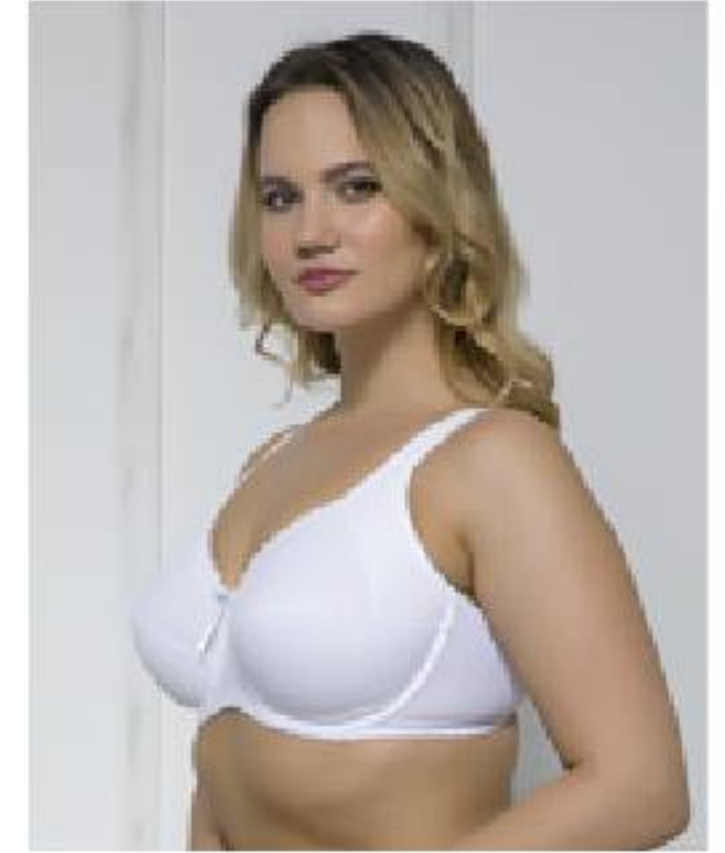

CODE Minimizer Toparlayıcı
2115 Size: 75C-80C-85C-90C-95C
○●● 75D-80D-85D-90D-95D