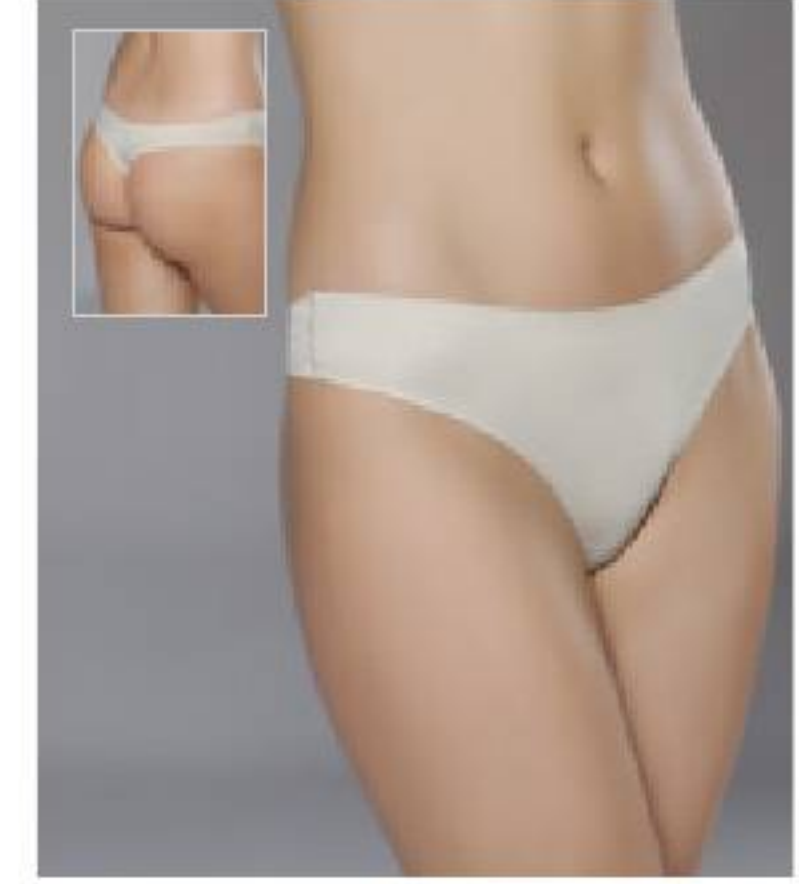

Code **5001** Lazer Kesim Cotton  
Size: S-M-L-XL  
●●

Code **4009** Polyamid Lazer Kesim Short  
Size: S-M-L-XL-XXL  
●●

Code **4008** Polyamid Lazer Kesim Slip  
Size: S-M-L-XL-XXL  
●●

Code **5002** Lazer Kesim Cotton  
Size: S-M-L-XL-XXL  
●●