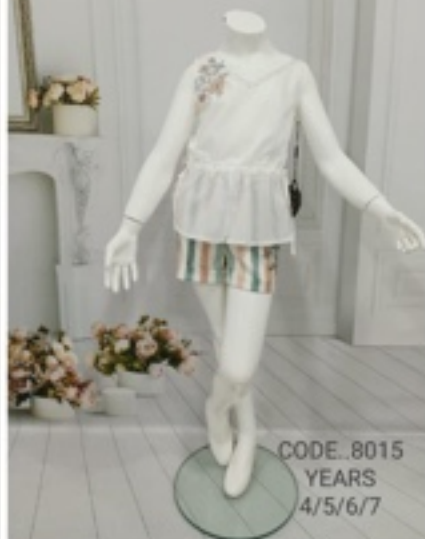

CODE..4147
YEARS
9m-12m-18m-24m

Moonstar[®]

CODE..4147

YEARS

9m-12m-18m-24m

Moonstar[®]

CODE..8015
YEARS
4/5/6/7

Moonstar[®]