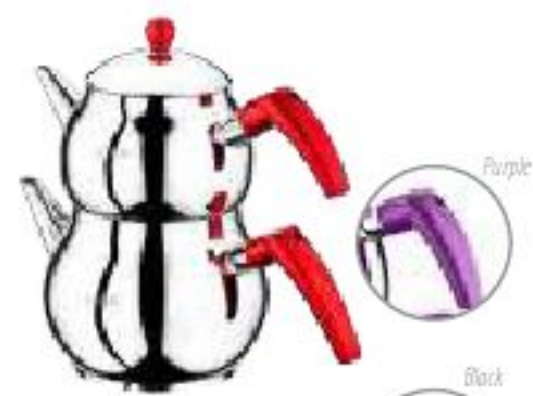

- No. 2 / 0.25 lt. / Coffee Pot
- No. 3 / 0.35 lt. / Coffee Pot
- No. 4 / 0.50 lt. / Coffee Pot

TEAPOT SETS

TEAPOT
 SERIES

Pcs. 4 | Code: **8012**
 Small / No1 - 0.75 - 1.25lt.
 Medium / No2 - 1.00 - 1.75lt.
 Large / No3 - 1.20 - 2.50lt.
 X-Large / No4 - 1.40 - 2.80lt.