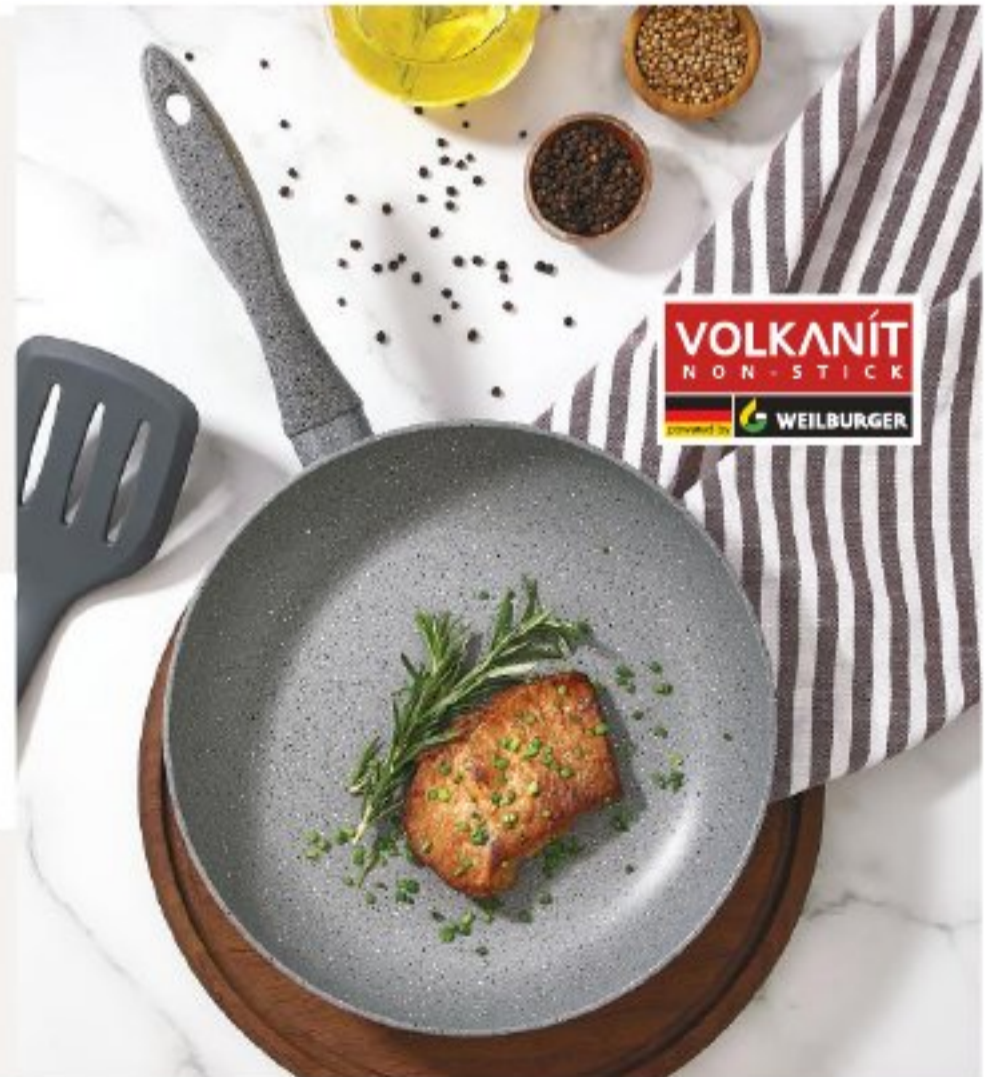

VOLKANİT
NON-STICK
WEILBURGER