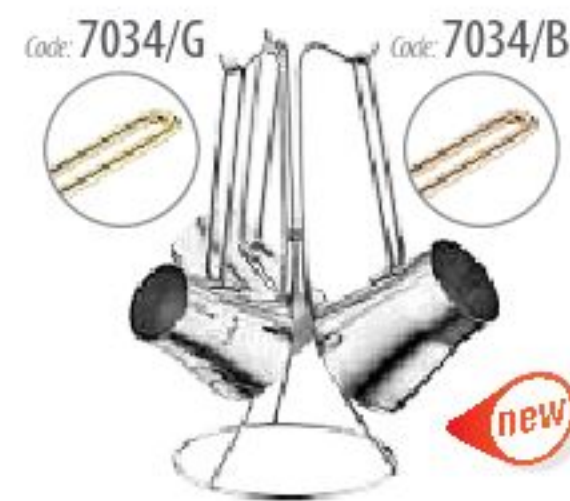

Code: 7034/G Code: 7034/B

Pcs. 4 | Code: 7034 | Carr: 0,0095

- No. 2 / 0.25 lt. / Coffee Pot
- No. 3 / 0.35 lt. / Coffee Pot
- No. 4 / 0.50 lt. / Coffee Pot