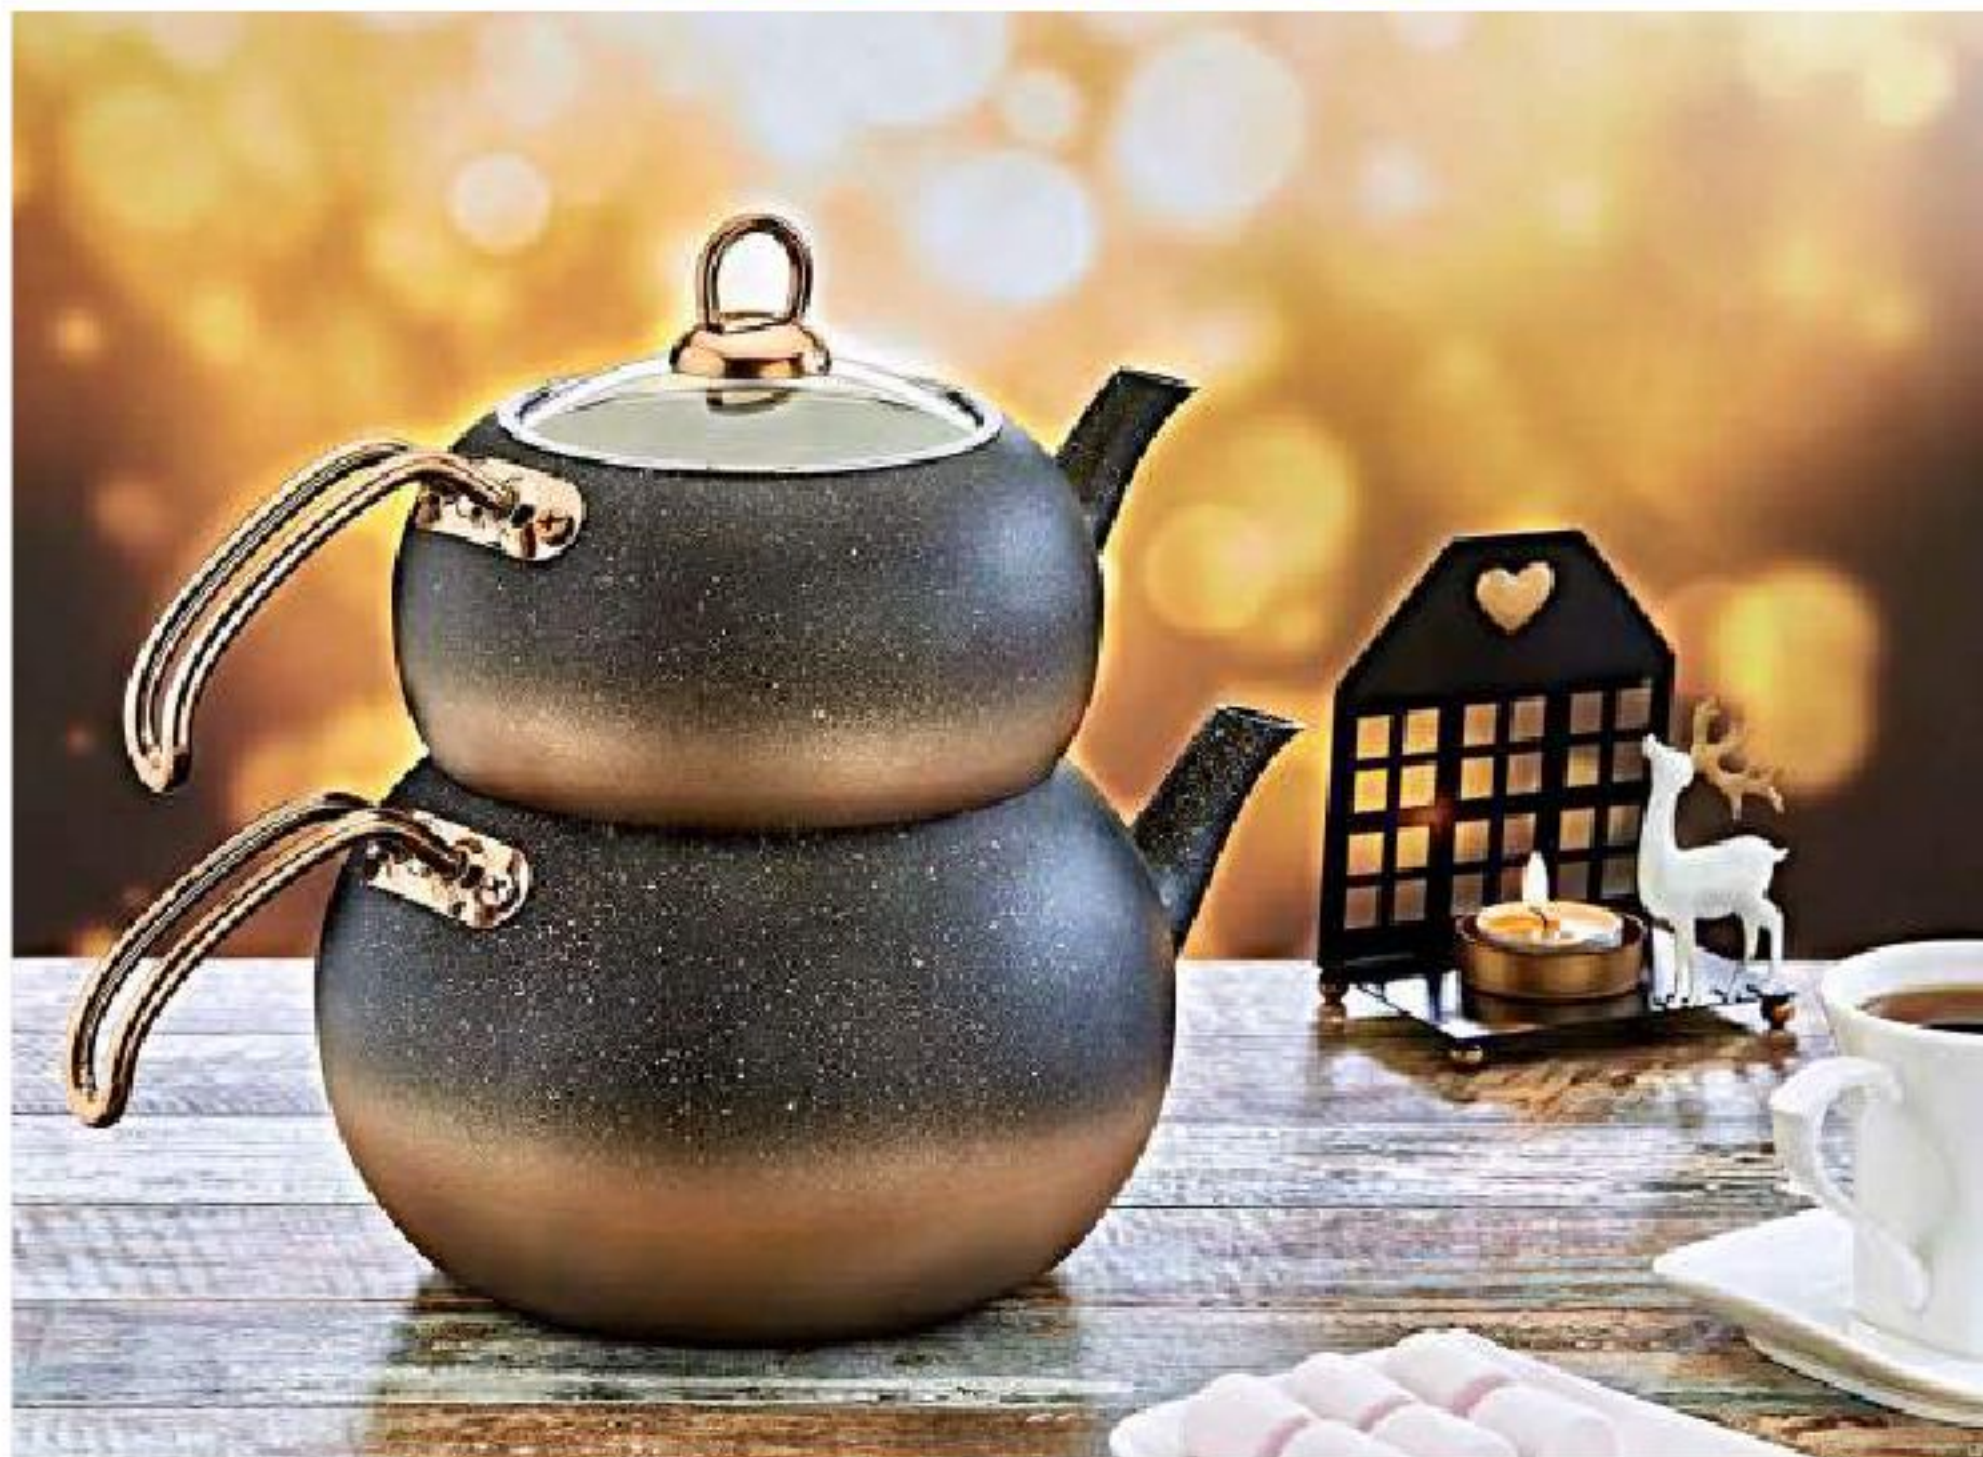

NON-STICK
 TEAPOT SERIES

Granite Tea Pots

Pcs. 4 | Code: 8210

Medium / No.2 - 1.60lt.
Large / No.3 - 2lt.

Pcs. 4 | Code: 8250

Large / No.2 - 2.50lt. / 0.012
X-Large / No.3 - 3.00lt. / 0.014

- Smooth, easy-to clean, healthy and hygienic
- Produced from natural and long-lasting materials.
- Ergonomic and decorative heat resistant handles.
- Applied to aluminium, rustproof.
- Resistant to high heat, chemical fault tolerant.
- While assisting less oil cooking, it also makes the food yummiest.