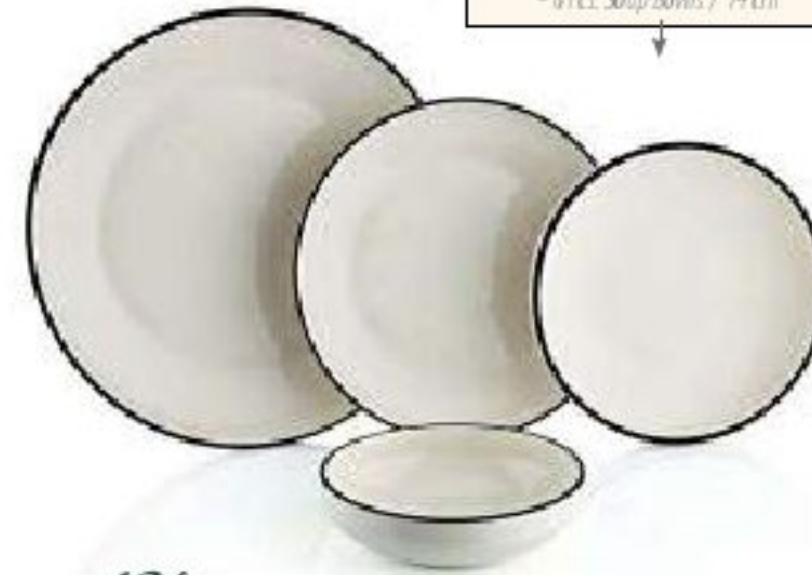

Black Pcs. 24 | Code: 11108