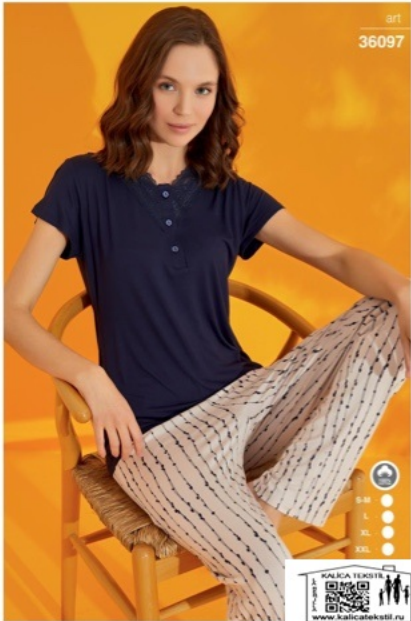

SEAMLI FE

HOMWEAR

S
M
L
XL

• by company aġn

SEAMLI FE

HOMWEAR

art

36097