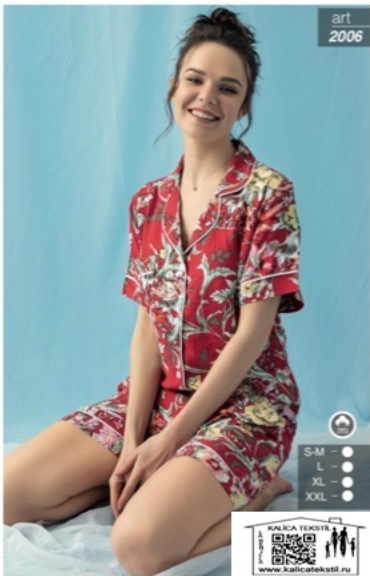

SEAMLI FE

HOMEWEAR

art
2006

S-M - ●
L - ●
XL - ●
XXXL - ●

● by company çayrı