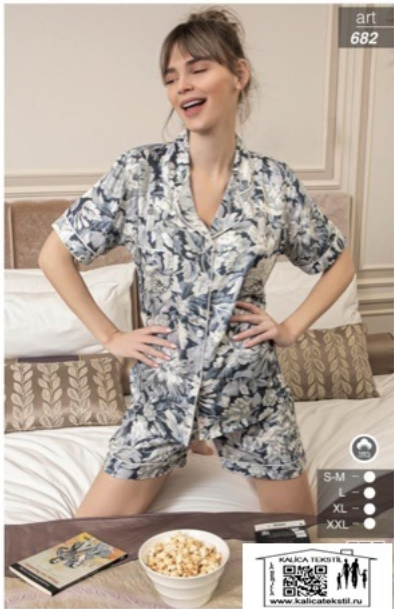

SEAMLI FE

HOMWEAR

art
682

- S-M ☐
- L ☐
- XL ☐
- XXL ☐

by company çarşı

KALICA TEKSTİL

www.kalicatekstil.ru