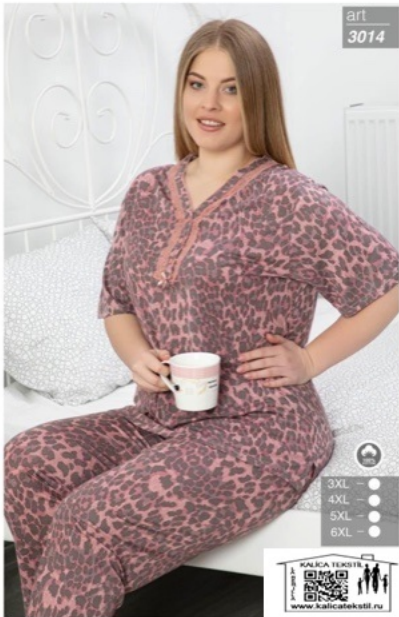

7189

ÇAĞRI
HOMEWEAR

7189

by company çağrı

ÇAGRI
HOMEWEAR

art

3014

3XL — ●
4XL — ●
5XL — ●
6XL — ●