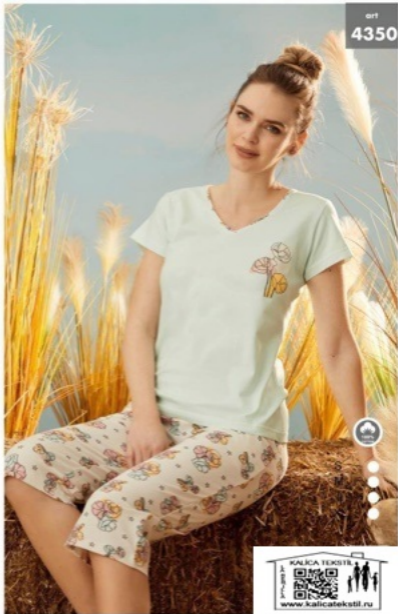

seamlife homewear

SEAMLIFFE

HOMEWEAR

art
4350

by company çağrı

code

35599

SEAMLIFE
HOMEWEAR