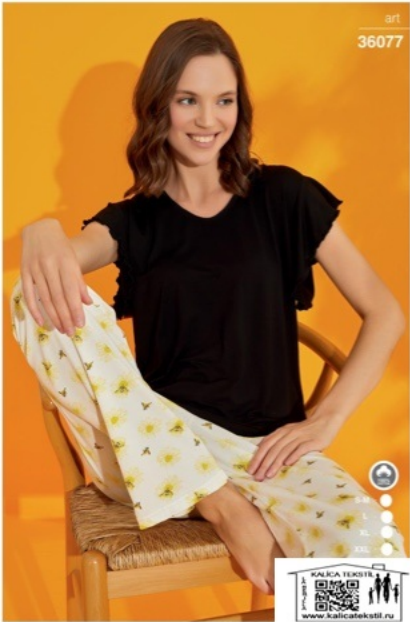

art

36077

SEAMLIFF

HOMWEAR

36077

by company çaiņi

- S
- M
- L
- XL
- XXL

KALICA TEKSTİL

www.kalicatekstil.ru