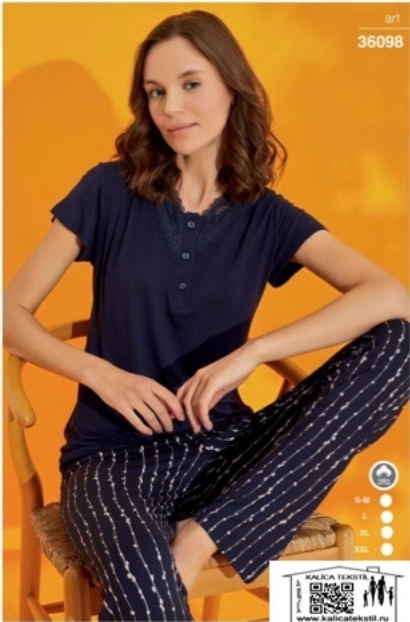

art

36098

SEAMLIFF

HOMWEAR

36098

by company çapın

S-M

L

XL

XXL