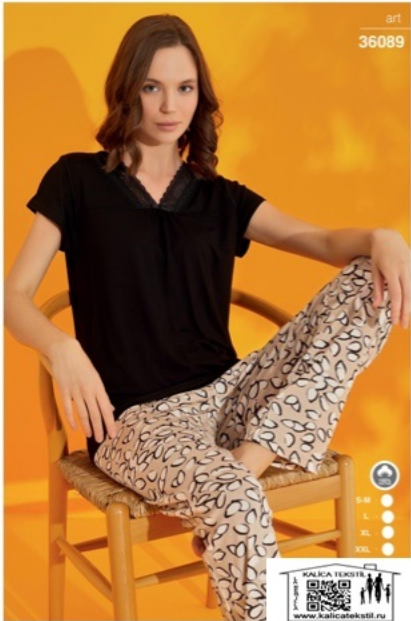

SEAMLIFE

HOMEWEAR

art

36089

36089

by company çaiş

- S-M
- L
- XL
- XXL