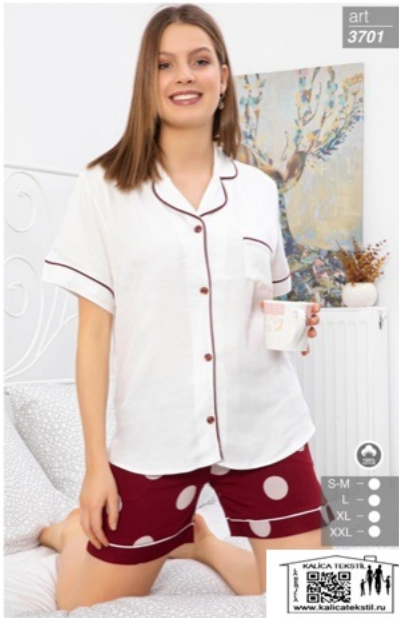

art
3701

SEAMLIFE

HOMEWEAR

S-M - ●
L - ●
XL - ●
XXL - ●

● by company cağın