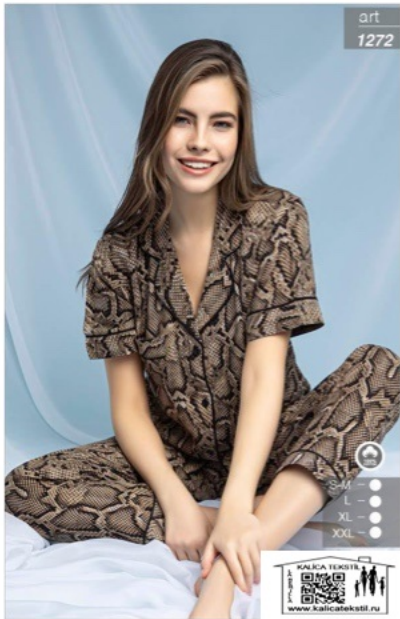

art

1272

SEAMLIFE

HOMEWEAR

S-M - ●
L - ●
XL - ●
XXL - ●