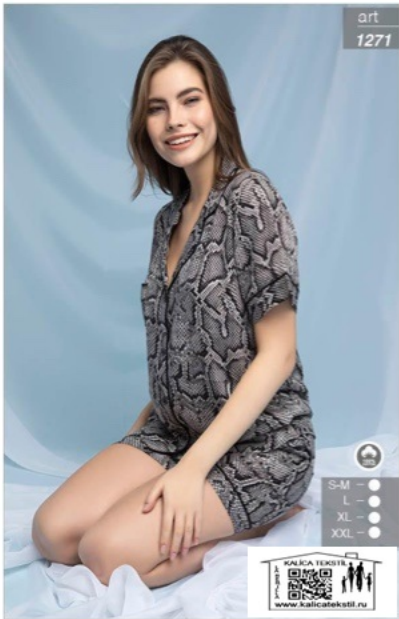

SEAM LIFE

HOMEWEAR

art

1271

S-M - ●
L - ●
XL - ●
XXXL - ●