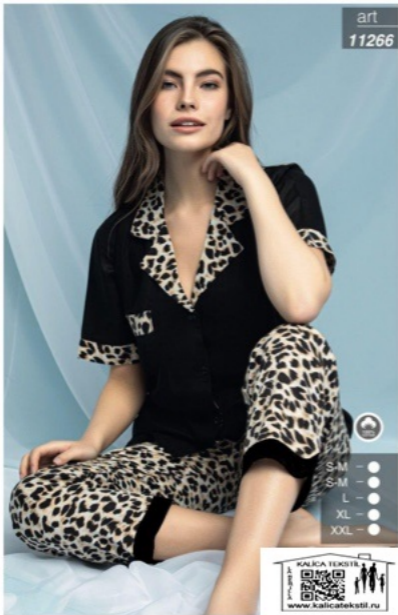

SEAMLI FE

HOMEWEAR

art

11266

- S-M - ●
- S-M - ●
- L - ●
- XL - ●
- XXL - ●

● by company uq9n