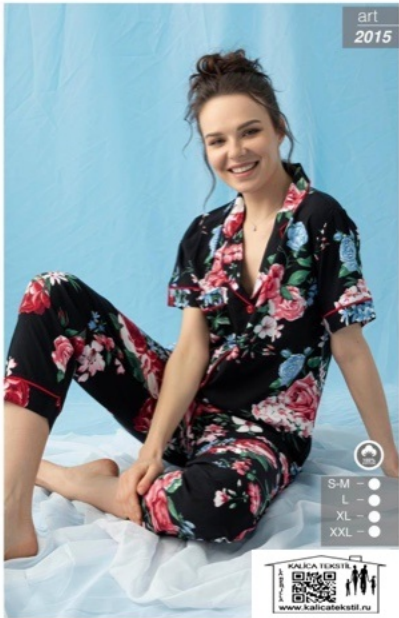

art
2015

SEAMLIFE

HOMEWEAR

S-M - ●
L - ●
XL - ●
XXL - ●

● by company çajın