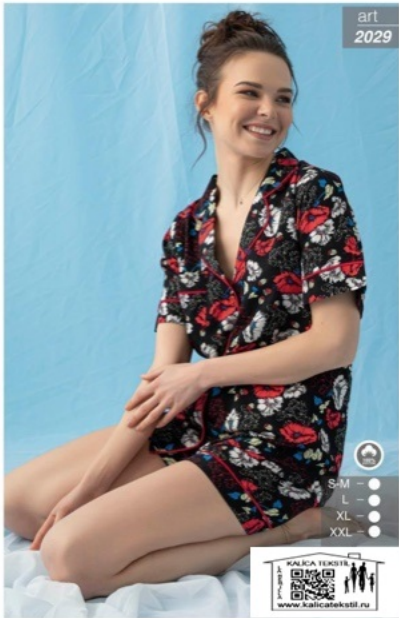

art
2029

SEAMLIFE

HOMWEAR

S-M - ●
L - ●
XL - ●
XXL - ●

● by company çaijn