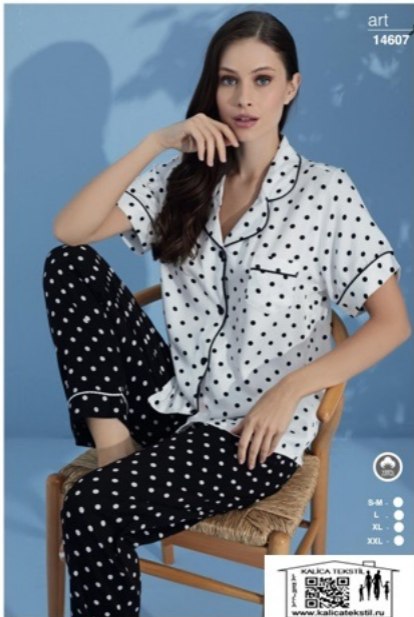

SEAMLIFE

HOMEWEAR

14607

by company çadı

art
14607

S-M - ●
L - ●
XL - ●
XXL - ●