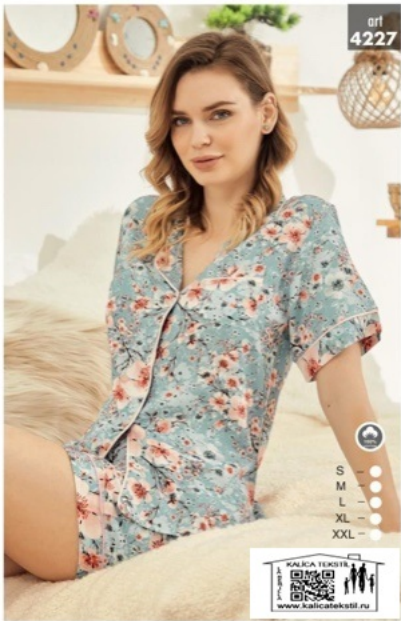

14666

by company çafn

- S-M
- L
- XL
- XXL

SEAMLIFE

HOMWEAR

art
4227

S — ●
M — ●
L — ●
XL — ●
XXL — ●

SEAM LIFE