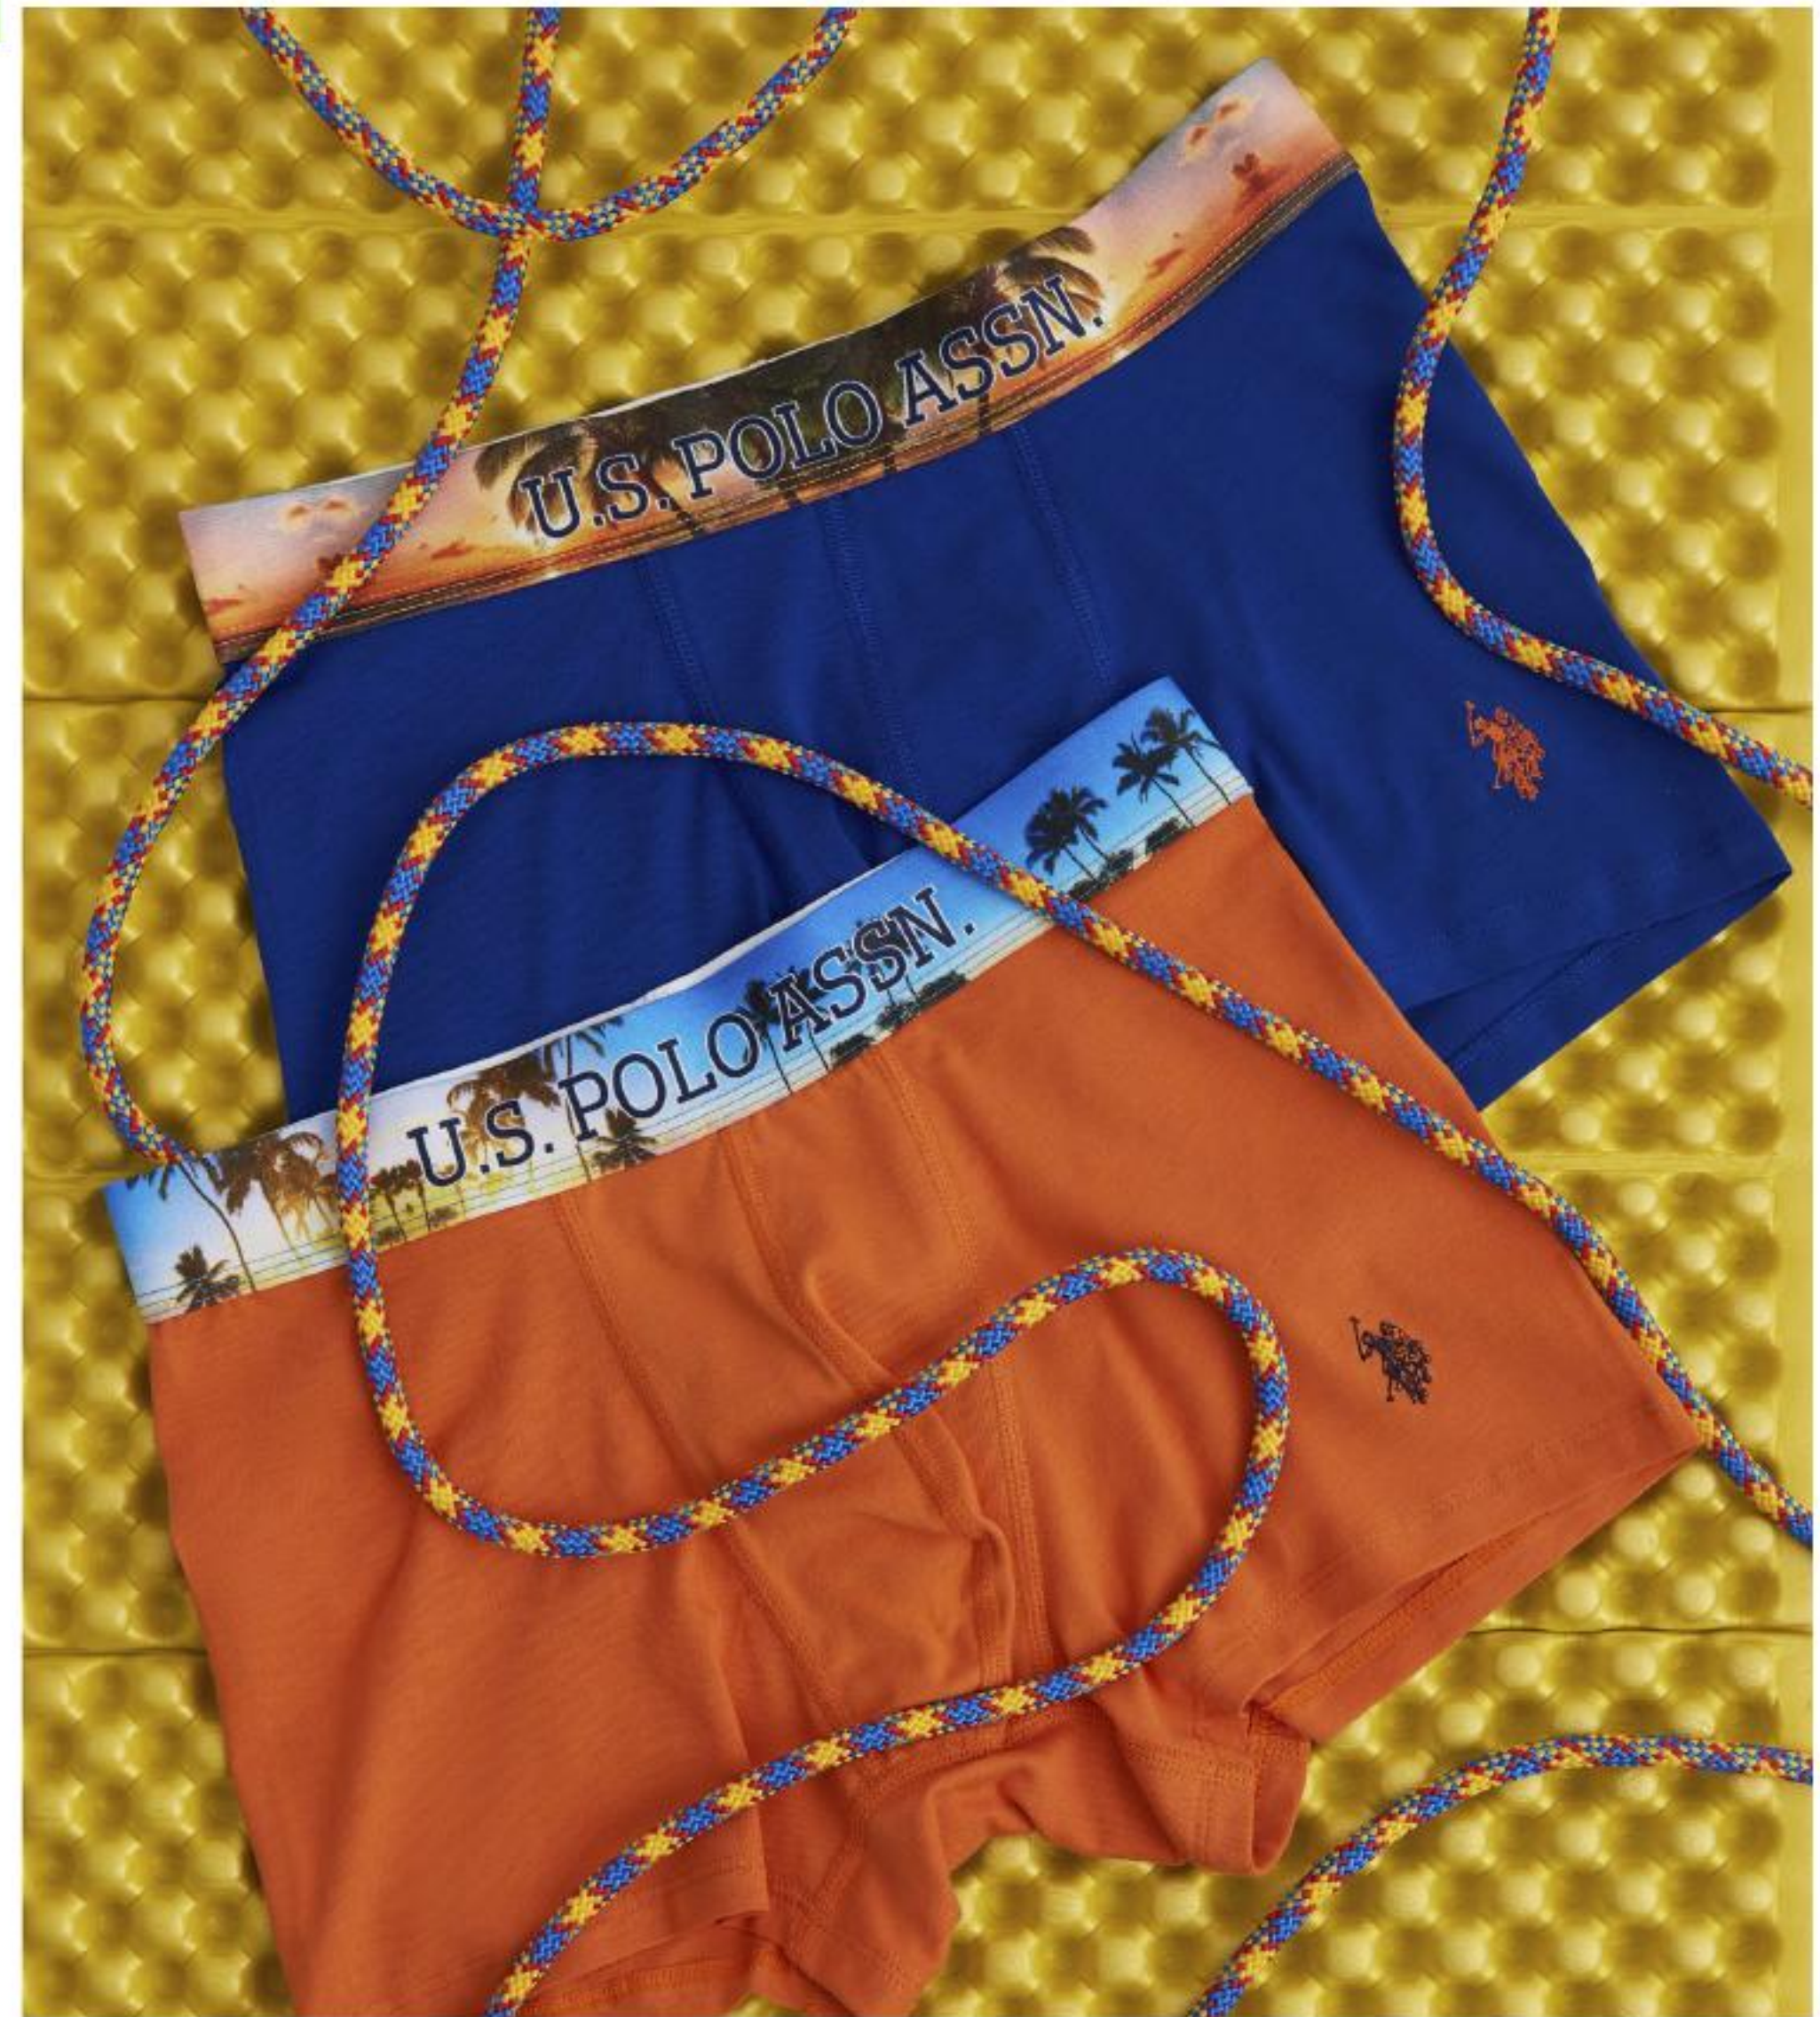

80199
V-NECK T-SHIRT

Beyaz, Siyah
White, Black

S-M-L-XL-XXL

Beyaz, Beyaz
White, White

Siyah, Siyah
Black, Black

100 Pamuk/Cotton