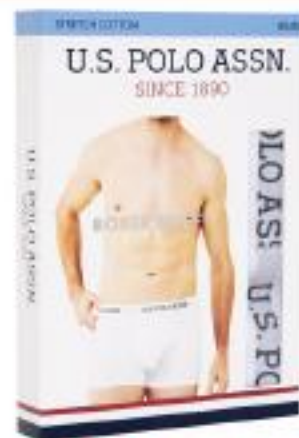

S-M-L-XL-XXL

Lacivert, Siyah, Antrasit Melanj
Navy, Black, Anthracite Melange

Lacivert, Siyah / Navy, Black
%95 Pamuk/Cotton • %5 Elastan/Elasthane

Antrasit Melanj / Anthracite Melange
%65 Polyester/Polyester • %30 Pamuk/Cotton • %5 Elastan/Elasthane