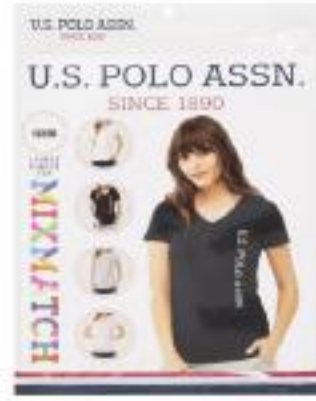

16596

LOUNGE V-NECK TOP

Pembe, Beyaz, Siyah, Gri Melanj, Lacivert
Pink, White, Black, Grey Melange, Navy

S-M-L-XL-XXL

Beyaz
White

Siyah
Black

Gri Melanj
Grey Melange

Lacivert
Navy

Pembe
Pink

Pembe, Siyah, Beyaz, Lacivert / Pink, Black, White, Navy

%95 Pamuk/Cotton • %5 Elastan/Elasthane

Gri Melanj / Grey Melange

%47 Polyester/Polyester • %47 Pamuk/Cotton • %6 Elastan/Elasthane

16599

LOUNGE HODDY

Pembe, Beyaz, Siyah, Gri Melanj, Lacivert
Pink, White, Black, Grey Melange, Navy

S-M-L-XL-XXL

Beyaz
White

Siyah
Black

Gri Melanj
Grey Melange

Lacivert
Navy

Pembe
Pink

Pembe, Siyah, Beyaz, Lacivert / Pink, Black, White, Navy

%75 Pamuk/Cotton • %20 Polyester/Polyester • %5 Elastan/Elasthane

Gri Melanj / Grey Melange

%75 Polyester/Polyester • %20 Pamuk/Cotton • %5 Elastan/Elasthane