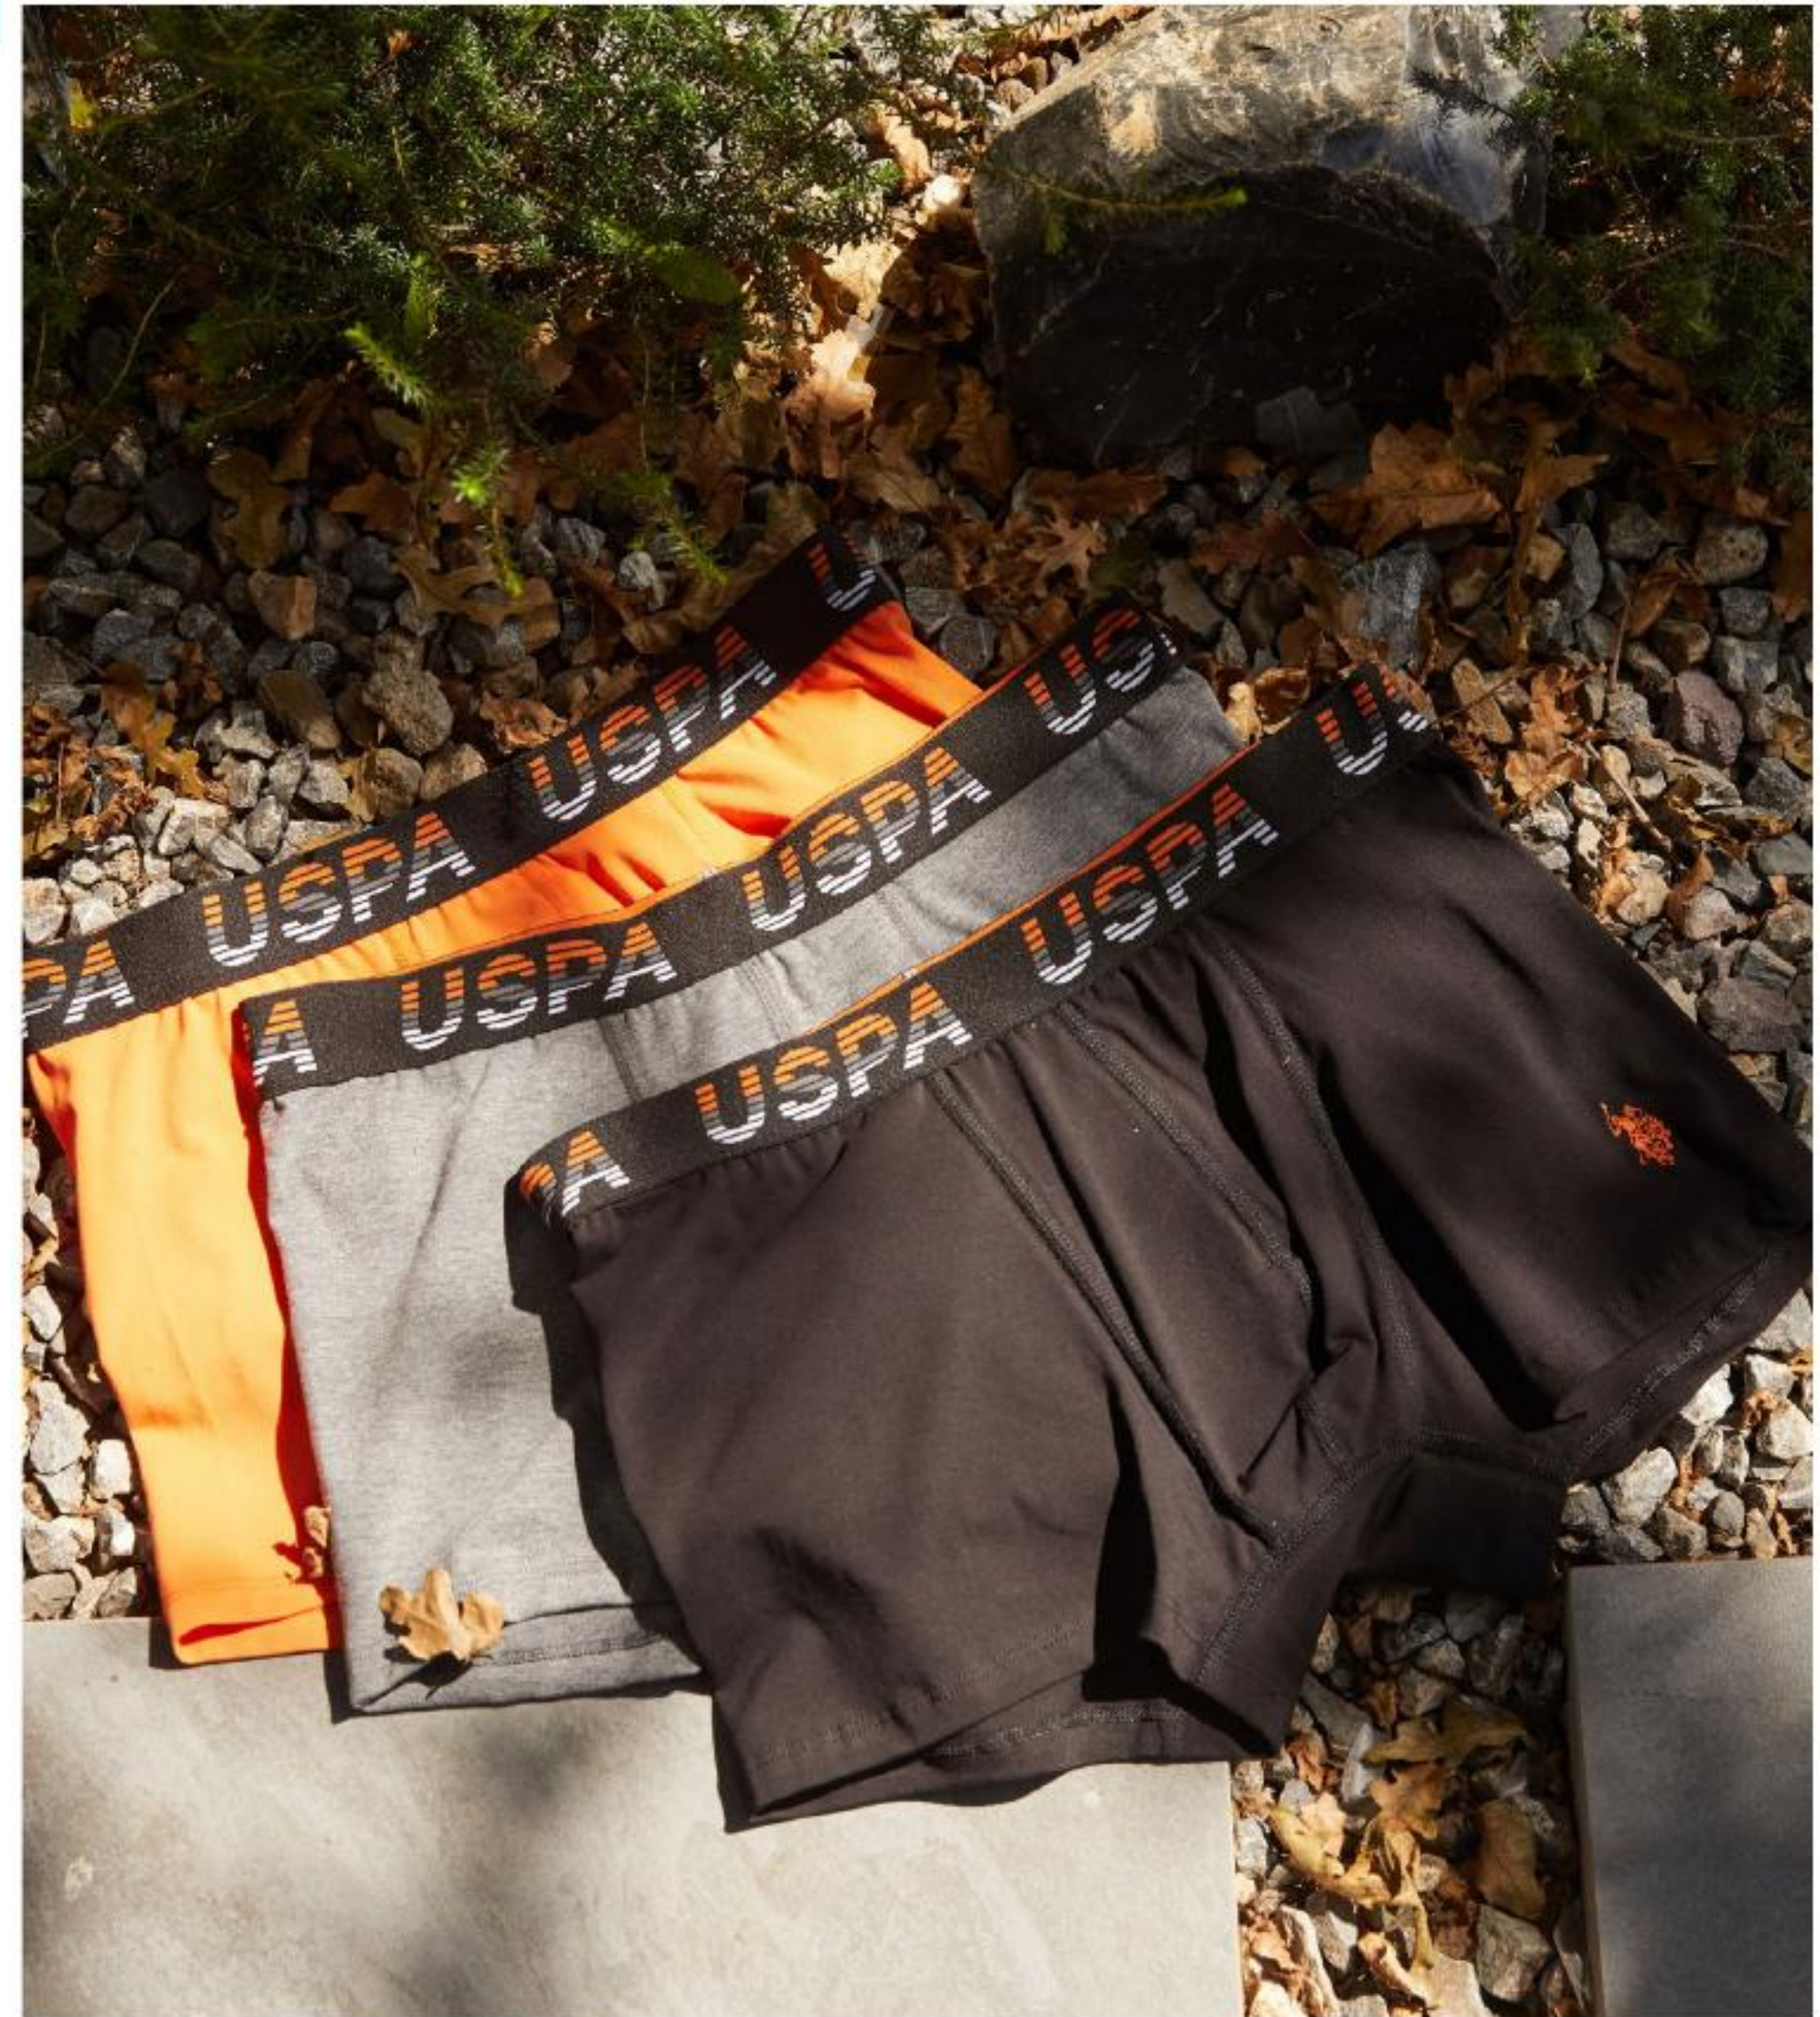

80432 BOXER BRIEF

Lacivert, Turuncu, Mint, Siyah, Gri Melanj, Antrasit Melanj
Navy, Orange, Mint, Black, Grey Melange, Anthracite Melange

S-M-L-XL-XXL

Turuncu, Siyah, Antrasit Melanj
Orange, Black, Anthracite Melange

Lacivert, Mint, Gri Melanj
Navy, Mint, Grey Melange

Lacivert, Turuncu, Mint, Siyah, / Navy, Orange, Mint, Black
%95 Pamuk/Cotton • %5 Elastan/Elasthane
Gri Melanj, Antrasit Melanj / Grey Melange, Anthracite Melange
%65 Polyester/Polyester • %30 Pamuk/Cotton • %5 Elastan/Elasthane