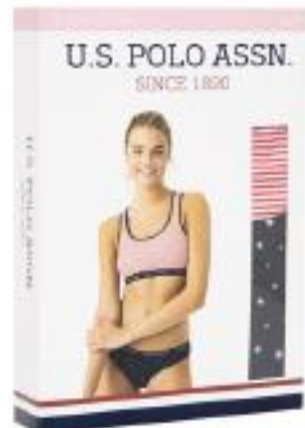

66250

Lacivert
Navy

34-36-38-40-42

Lacivert
Navy

%95 Pamuk/Cotton • %5 Elastan/Elasthane

66251

Lacivert
Navy

34-36-38-40-42