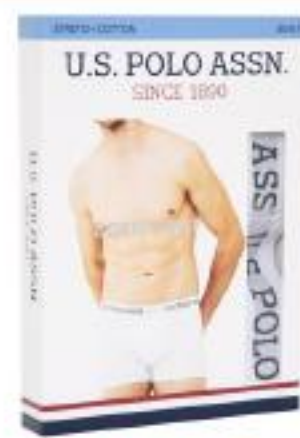

80450 BOXER BRIEF

Beyaz, Siyah, Gri Melanj, Lacivert
White, Black, Grey Melange, Navy

S-M-L-XL-XXL

Beyaz
White

Siyah
Black

Gri Melanj
Grey Melange

Lacivert
Navy

Siyah, Beyaz, Lacivert / Black, White, Navy
%95 Pamuk/Cotton • %5 Elastan/Elasthane
Gri Melanj / Grey Melange
%65 Polyester/Polyester • %30 Pamuk/Cotton • %5 Elastan/Elasthane