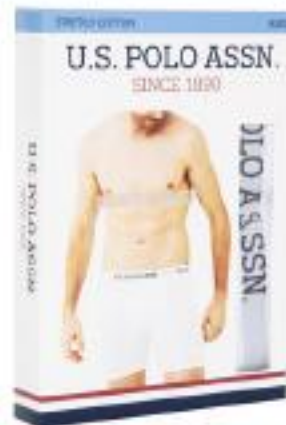

80452 BRIEF

Beyaz, Siyah, Gri Melanj, Lacivert
White, Black, Grey Melange, Navy

S-M-L-XL-XXL

Siyah, Beyaz, Lacivert / Black, White, Navy
%95 Pamuk/Cotton • %5 Elastan/Elasthane

Gri Melanj / Grey Melange
%65 Polyester/Polyester • %30 Pamuk/Cotton • %5 Elastan/Elasthane

80453 BOXER BRIEF

Beyaz, Siyah, Gri Melanj, Lacivert
White, Black, Grey Melange, Navy

S-M-L-XL-XXL

Siyah, Beyaz, Lacivert / Black, White, Navy
%95 Pamuk/Cotton • %5 Elastan/Elasthane

Gri Melanj / Grey Melange
%65 Polyester/Polyester • %30 Pamuk/Cotton • %5 Elastan/Elasthane