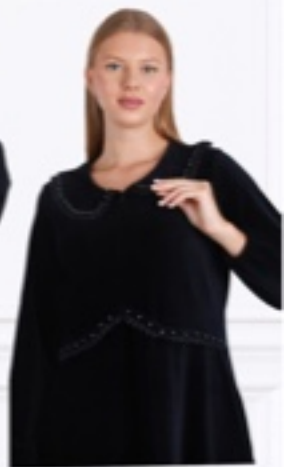

IMAJINAL
perfection

ART: 21551

%80 COTTON

%17 POLYESTER

%3 LİKRA

Made In

40

42